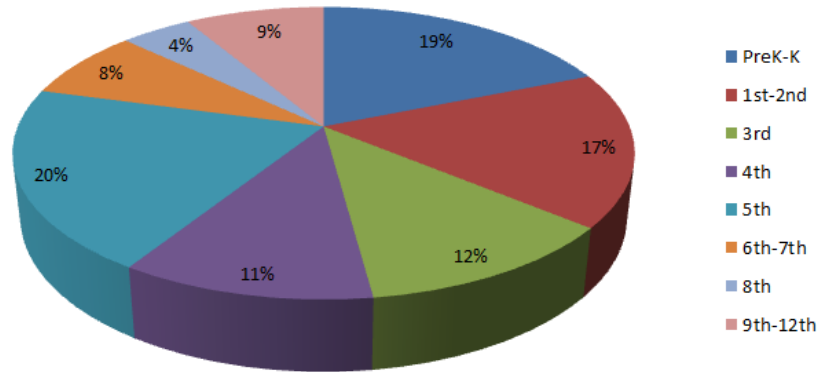

Reservations by Grade Groupings

PreK - Kindergarten: 18.83% (14%)

First-Second Grade: 17.14% (20%)

Third Grade: 11.89% (13%)

Fourth Grade: 11.17% (15%)

Fifth Grade: 20.18% (26%)

Sixth - Seventh Grade: 7.76% (5%)

Eighth Grade: 4.40% (4%)

Ninth - Twelfth Grade: 8.60% (3%)