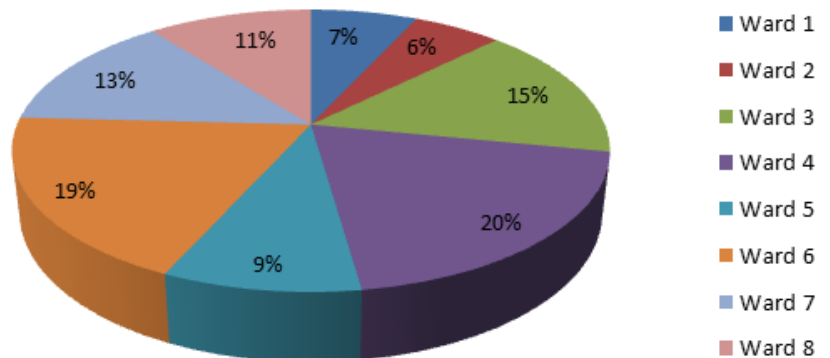

( ) Indicates AFES numbers

*Based on 2013-2014 Enrollment Audit