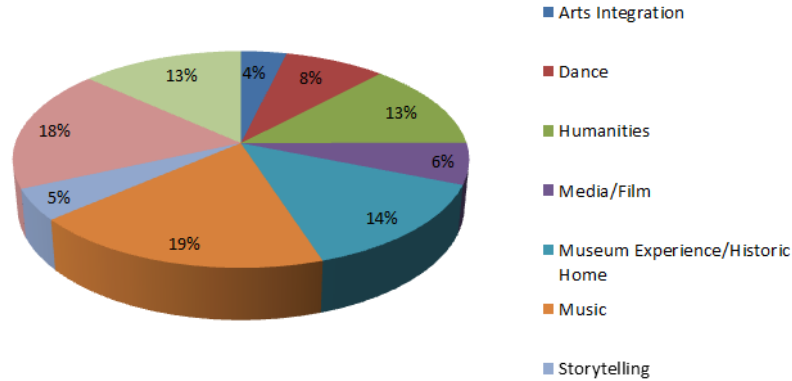

## Events by Discipline

**Arts Integration:** 3.76% (0%)

**Dance:** 8.27% (24%)

**Humanities:** 12.9% (11%)

**Media/Film:** 6.15% (8%)

**Museum Experience/Historic Home:** 13.88% (20%)

**Music:** 18.70% (47%)

**Storytelling:** 4.66% (0%)

**Theatre:** 18.31% (33%)

**Visual Arts:** 13.33% (33%)

*\*Approximately 60% of the experiences are multi-disciplinary*