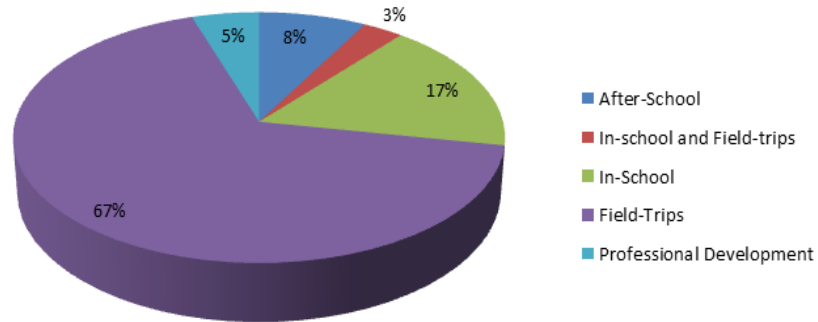

### ***Together the DC Collaborative Members Served:***

61,341 Students (20,081)  
 Teachers (*through Professional Development*) 445 (250)  
 183 Schools Served (120)  
 1,322 Experiences  
 52 Participating Members

### ***Experiences by Type***

***After-School: 104, 8%***

***Combination of In-School and Field-Trips: 42, 3%***

***In-School: 223, 17%***

***Field-trips: 880, 67%***

***Professional Development: 71, 5%***

### ***Student Reservations by Ward (%)***

***Ward 1: 6.9% (10.3%)***

***Ward 2: 5.7% (7.8%)***

***Ward 3: 15.39% (8.3%)***

***Ward 4: 19.6 % (15.3%)***

***Ward 5: 9% (5%)***

***Ward 6: 19 % (20.6%)***

***Ward 7: 13.5 % (19 %)***